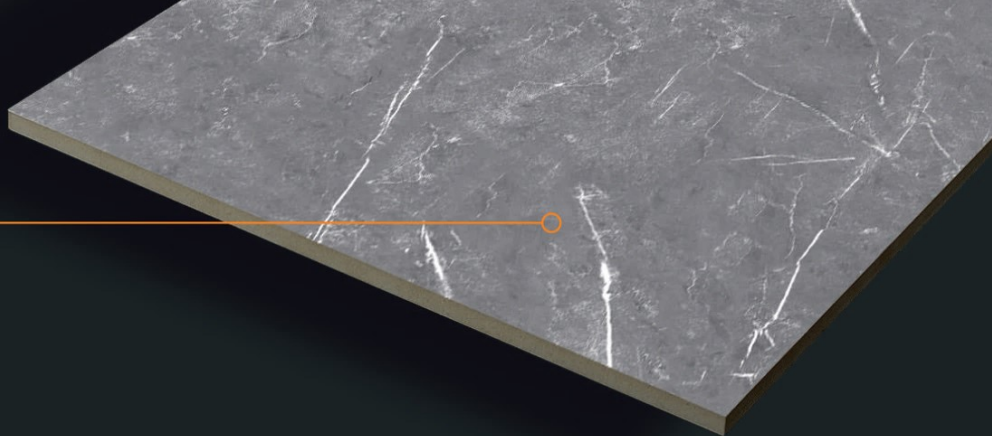

CRAFT PRESCO BIANCO

CARVING FINISH

CRAFT
COLLECTION

800x1600mm

CRAFT PRESKO GREY

CARVING FINISH

CRAFT
COLLECTION

800x1600mm