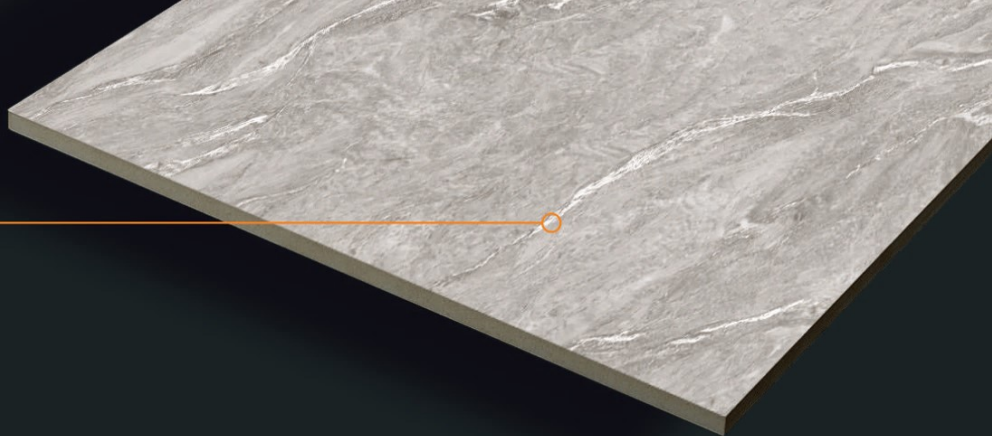

CRAFT VELLINA COIN

CARVING FINISH

CRAFT
COLLECTION

800x1600mm

Design.

**CRAFT VELLINA
COIN**

CRAFT VICTORIA STERLING

CARVING FINISH