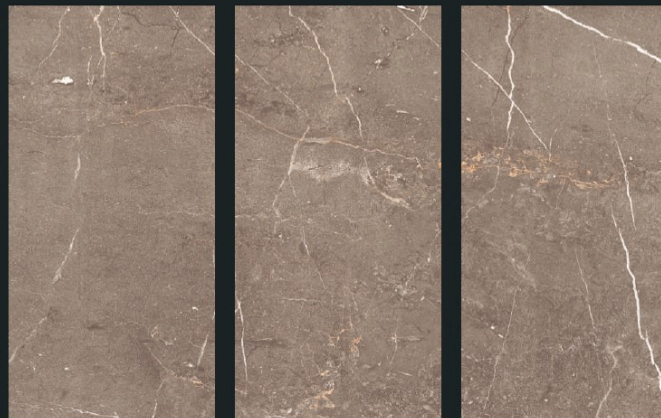

Design.

**CRAFT RIO
CREMA**

CRAFT RIO GREY

CARVING FINISH

CRAFT
COLLECTION

800x1600mm

CRAFT SEASHORE

CARVING FINISH