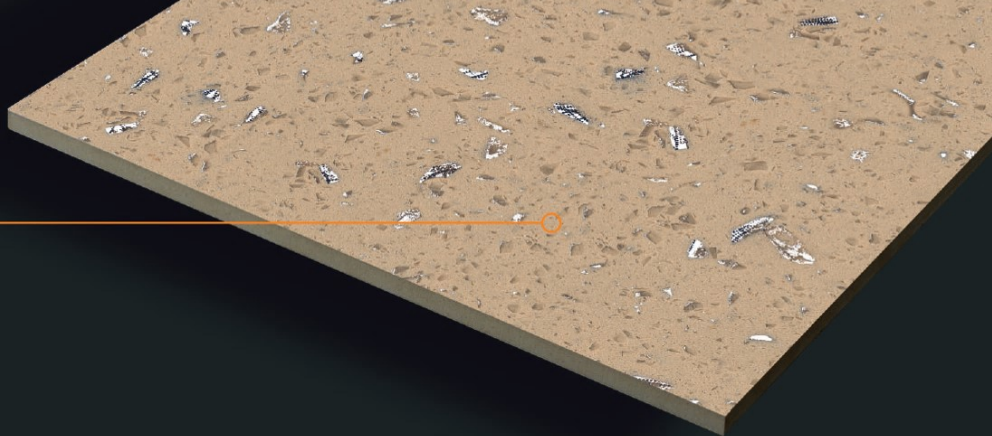

CRAFT TZ 01

CARVING FINISH