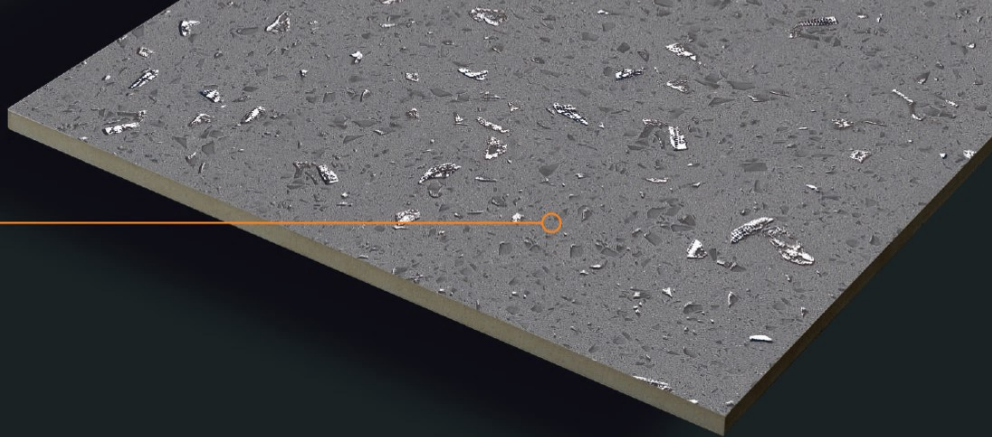

CRAFT TZ 02

CARVING FINISH

CRAFT
COLLECTION

800x1600mm

CRAFT TZ 04

CARVING FINISH

CRAFT
COLLECTION

800x1600mm