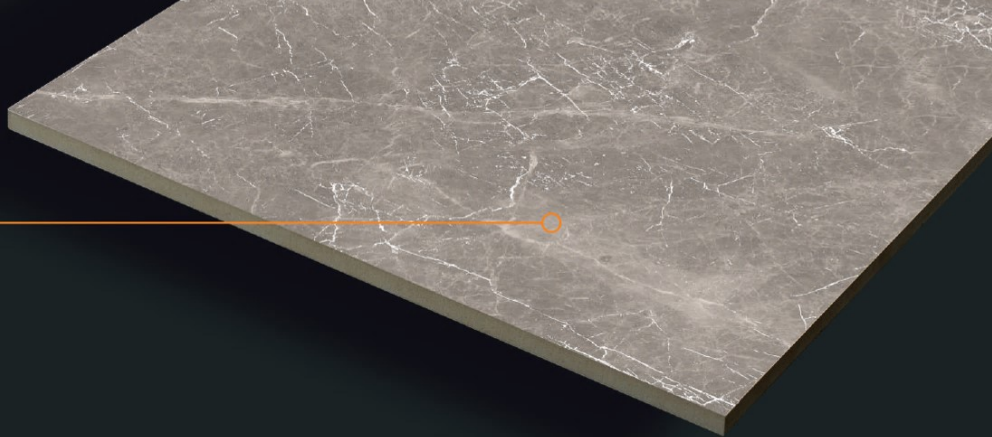

CRAFT ESPRADA BROWN

CARVING FINISH

CRAFT
COLLECTION

800x1600mm

CRAFT ESPRADA GREY

CARVING FINISH

CRAFT
COLLECTION

800x1600mm