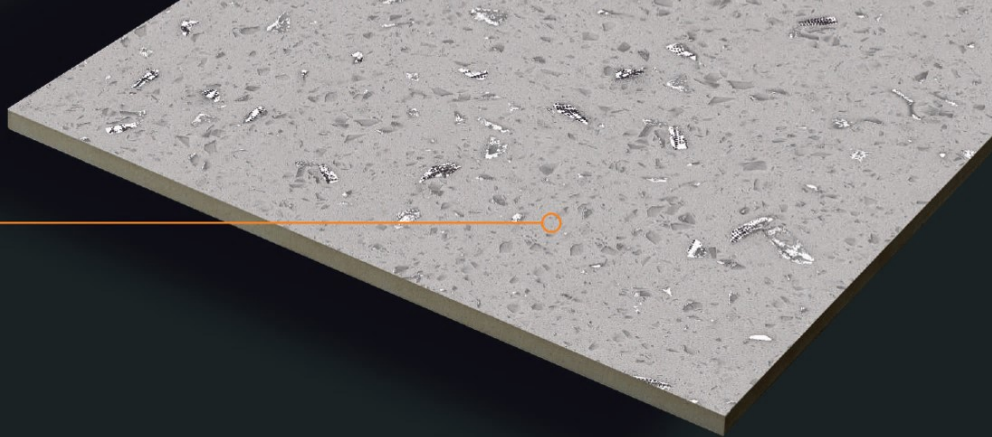

CRAFT TZ 02

CARVING FINISH