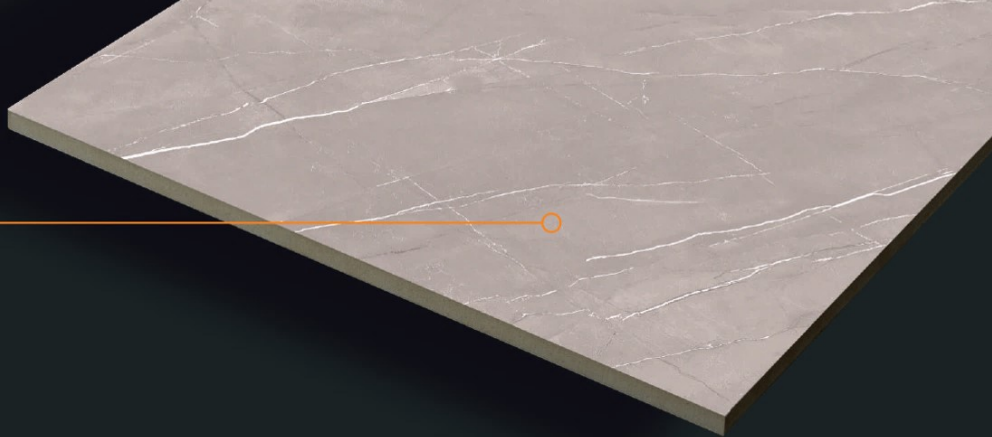

CRAFT
COLLECTION

800x1600mm