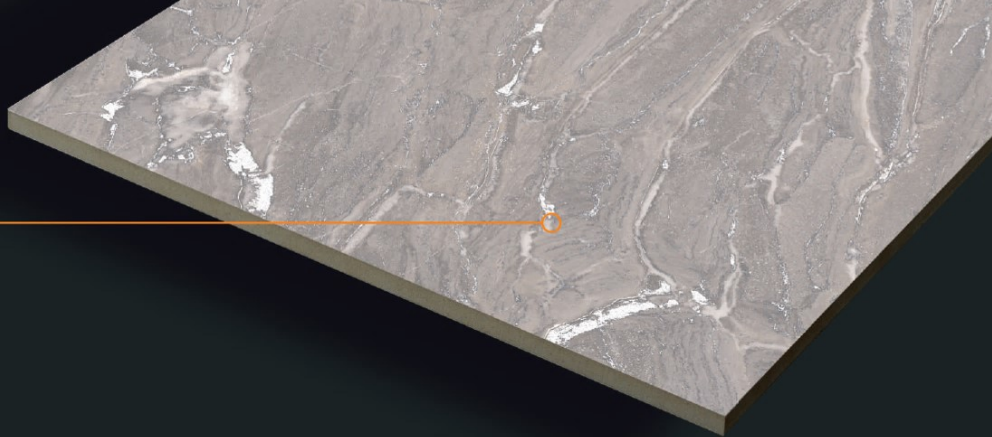

CRAFT FANTASY GREY

CARVING FINISH