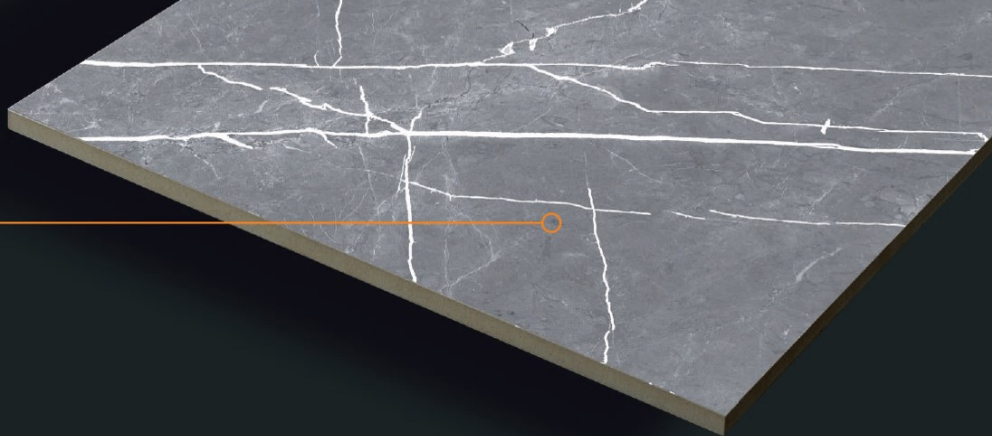

CRAFT PIETRA CREMA

CARVING FINISH

CRAFT
COLLECTION

800x1600mm

CRAFT PIETRA GREY

CARVING FINISH

CRAFT
COLLECTION

800x1600mm